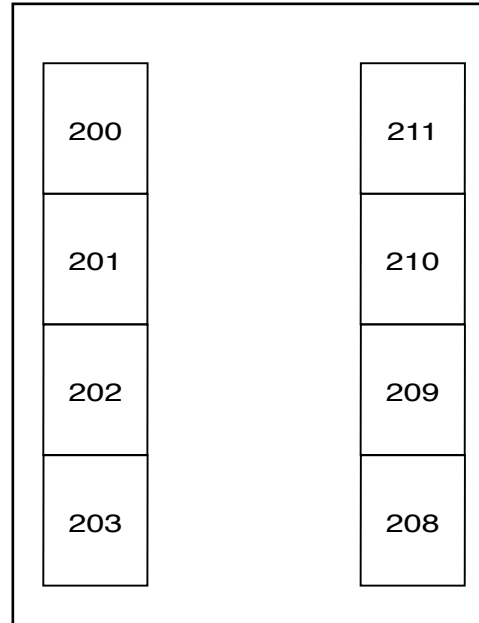

Country
LIVING
Farm & Home Expo

CRAFT CENTER

Booth Size: 8'D x 10'W

Door

Emergency Exit